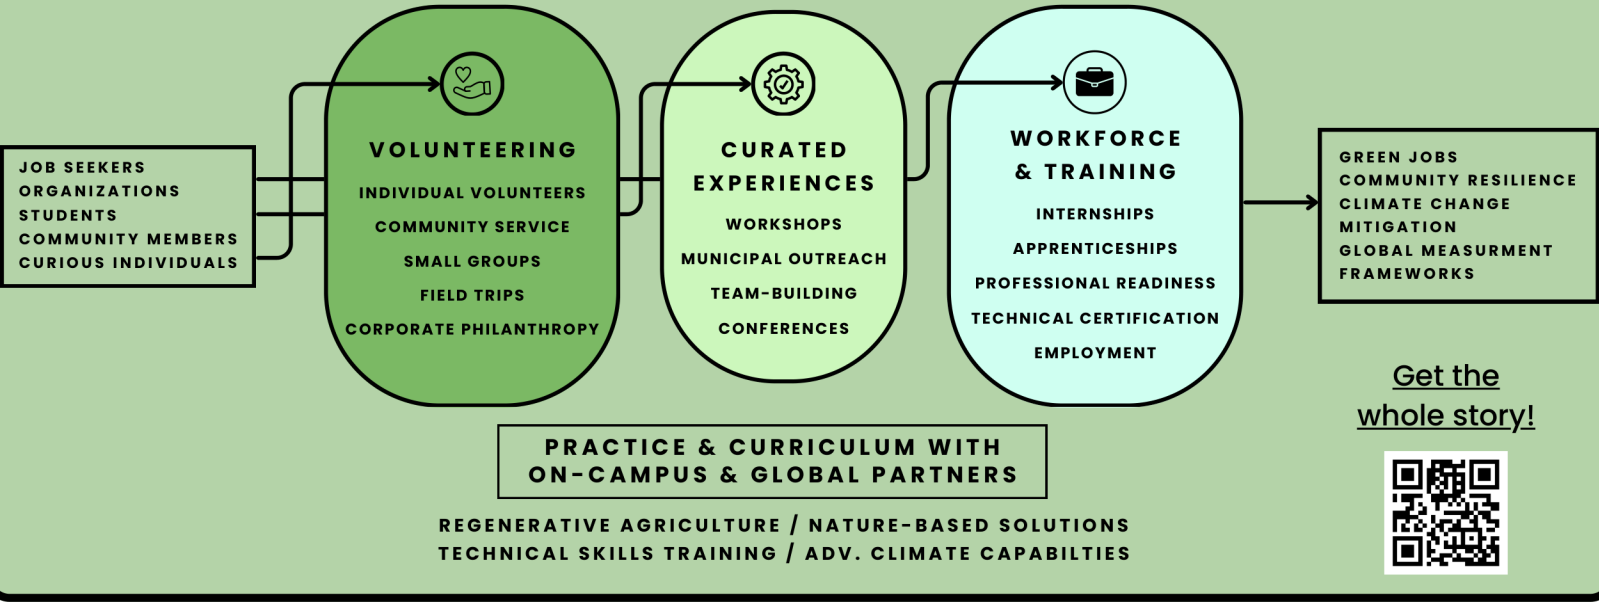

REAP'S APPROACH

EQUITY BIODIVERSITY SOIL AIR WATER CARBON

Get the whole story!

Featured Partners & Endorsements

SENATOR NANCY SKINNER
CALIFORNIA STATE SENATE

CONGRESSWOMAN BARBARA LEE
U.S. HOUSE OF REPRESENTATIVES

ASSEMBLYMEMBER MIA BONTA
CALIFORNIA STATE ASSEMBLY